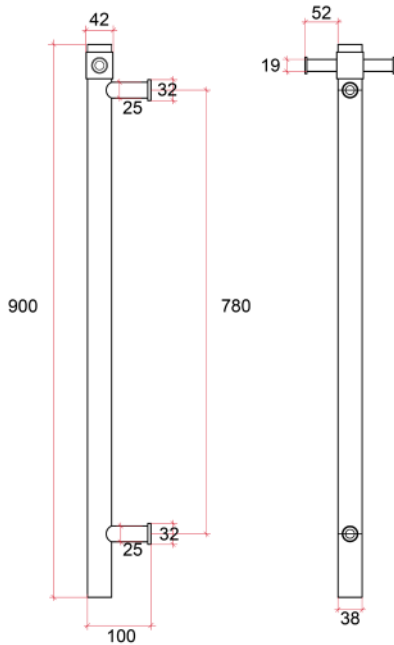

Thermorail 240V Vertical Towel Rail
Electric Heated Towel Rails for use in bathrooms

Note: All dimensions are in millimetres (mm)
Rails are sold individually. Hooks are removable.

Stock Code	Finish	Size (mm)	Output (W)	No. of Bars
VSH900HBGM	Brushed Gun Metal	W142 x H900 x D100	20	1

Seven year warranty

Safe for use in bathrooms

Quality stainless steel

Safe for use in wet areas

Concealed wiring only

Vertical bar size

One towel per bar recommended

2m lead on rail

Optional removable hook

PLEASE NOTE: Specifications are for information purposes only. Whilst every effort has been made to ensure the product specifications are accurate, due to continuing product development and improvement, the specifications are subject to change. Specifications can be used to rough in and for timber supports in the wall however, we recommend no holes are drilled without having the product on site or verifying the details with the manufacturer. Thermogroup cannot be held liable or responsible for errors due to updated specifications.